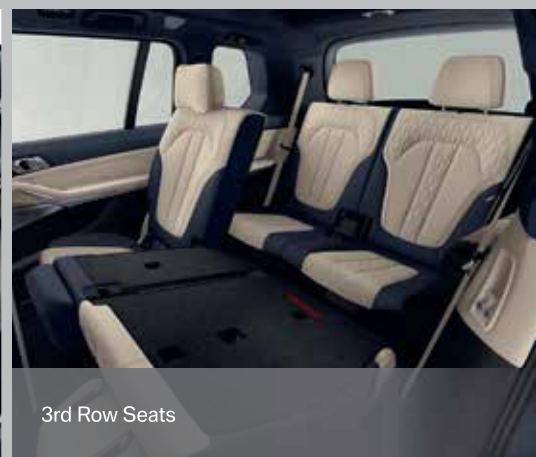

3rd Row Seats